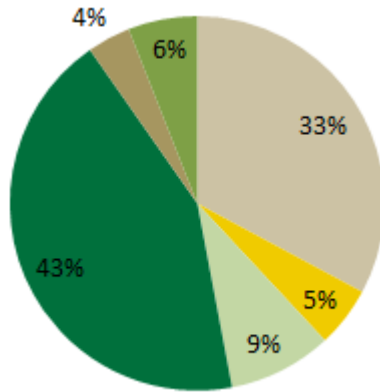

DEMOGRAPHICS

18 Cert
45 PSM

Full Time 38%
Part Time 55%

Average Age: 33 years old

New Students

Total

- Caucasian
- African American
- Asian or Pacific Islander
- International
- Hispanic
- Not Specified

EDUCATIONAL BACKGROUND