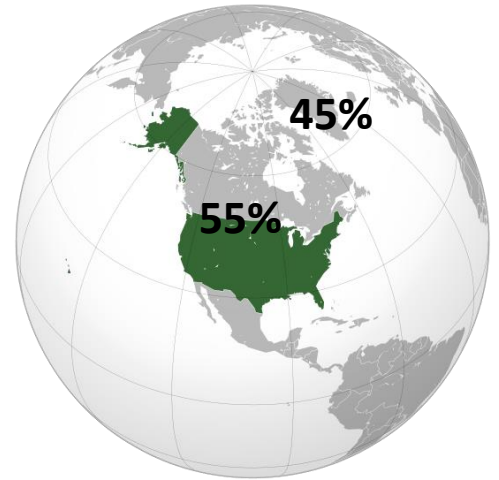

DEMOGRAPHICS

18 Cert
45 PSM

Full Time 38%
Part Time 55%

Average Age: 33 years old

New Students

Total

- Caucasian
- African American
- Asian or Pacific Islander
- International
- Hispanic
- Not Specified

EDUCATIONAL BACKGROUND