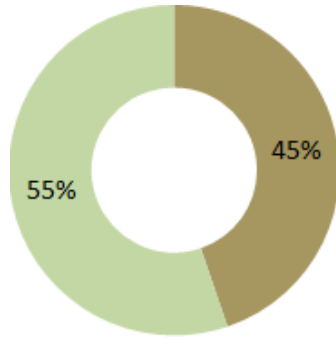

DEMOGRAPHICS

18 Cert
45 PSM

Full Time 38%
Part Time 55%

Average Age: 33 years old

New Students

Total

- Caucasian
- African American
- Asian or Pacific Islander
- International
- Hispanic
- Not Specified

EDUCATIONAL BACKGROUND