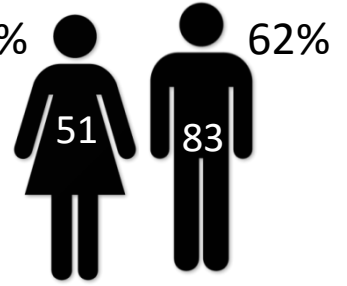

DEMOGRAPHICS

18 Cert
45 PSM

Full Time 38%
Part Time 55%

Average Age: 33 years old

New Students

Total

- Caucasian
- African American
- Asian or Pacific Islander
- International
- Hispanic
- Not Specified

EDUCATIONAL BACKGROUND